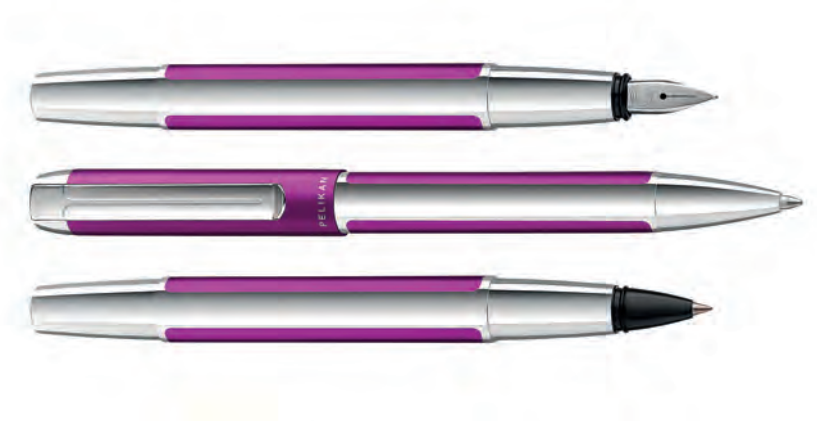

PURA® Violett • PURA® Purple

Violett entsteht aus der Verbindung aus einem erhabenen Königsblau und leidenschaftlichem Feuerrot. Dieser kräftige Farbton verkörpert Spiritualität und regt die Vorstellungskraft an. Gleichzeitig wirkt er beruhigend und fördert die Konzentration.

Purple is created from the combination of royal blue and fiery red. This powerful color shade embodies spirituality an stimulates the imagination. At the same time, it has a calming effect and enhances concentration.

Bestell-Nr.	EAN	Farb-code	Artikel-Beschreibung	Liefer-einheit	N/A
Item-No.	EAN	Color	Item-description	Delivery-unit	N
Patronenfüllhalter • Cartridge fountain pen					
Geschenketui • Gift box					
823777		●	Füllhalter Pura P40 Violett F Etui Fountain pen Pura P40 Purple F in gift box	1 ST 1 PC	
823784		●	Füllhalter Pura P40 Violett M Etui Fountain pen Pura P40 Purple M in gift box	1 ST 1 PC	
823791		●	Füllhalter Pura P40 Violett B Etui Fountain pen Pura P40 Purple B in gift box	1 ST 1 PC	
Drehkugelschreiber • Ballpoint pen with twist mechanism					
Geschenketui • Gift box					
823807		●	Kugelschreiber Pura K40 Violett Etui Ball pen Pura K40 Purple in gift box	1 ST 1 PC	
Roller • Rollerball pen					
Geschenketui • Gift box					
823814		●	Roller Pura R40 Violett Etui Rollerball pen Pura R40 Purple in gift box	1 ST 1 PC	

verfügbar solange der Vorrat reicht