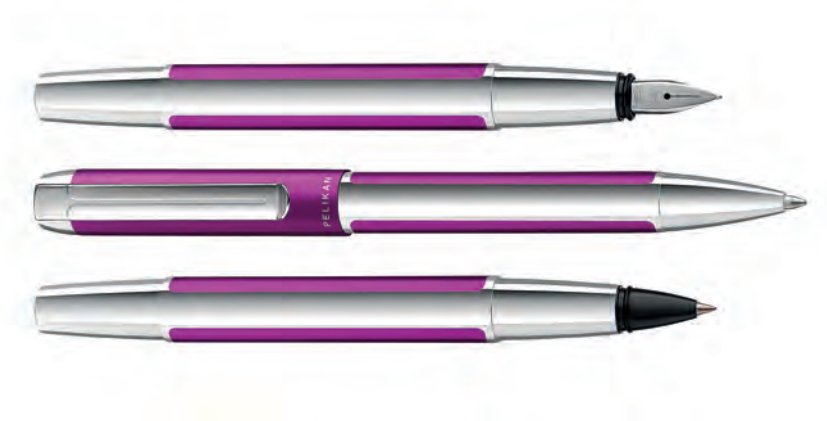

PURA® Violett • PURA® Purple

Violett entsteht aus der Verbindung aus einem erhabenen Königsblau und leidenschaftlichem Feuerrot. Dieser kräftige Farbton verkörpert Spiritualität und regt die Vorstellungskraft an. Gleichzeitig wirkt er beruhigend und fördert die Konzentration.

Purple is created from the combination of royal blue and fiery red. This powerful color shade embodies spirituality an stimulates the imagination. At the same time, it has a calming effect and enhances concentration.

Bestell-Nr.	EAN	Farb-code	Artikel-Beschreibung	Liefer-einheit	N/A
Item-No.	EAN	Color	Item-description	Delivery-unit	N
Patronenfüllhalter • Cartridge fountain pen					
Geschenketui • Gift box					
823777	 4012700823779	●	Füllhalter Pura P40 Violett F Etui Fountain pen Pura P40 Purple F in gift box	1 ST 1 PC	
823784	 4012700823786	●	Füllhalter Pura P40 Violett M Etui Fountain pen Pura P40 Purple M in gift box	1 ST 1 PC	
823791	 4012700823793	●	Füllhalter Pura P40 Violett B Etui Fountain pen Pura P40 Purple B in gift box	1 ST 1 PC	
Drehkugelschreiber • Ballpoint pen with twist mechanism					
Geschenketui • Gift box					
823807	 4012700823809	●	Kugelschreiber Pura K40 Violett Etui Ball pen Pura K40 Purple in gift box	1 ST 1 PC	
Roller • Rollerball pen					
Geschenketui • Gift box					
823814	 4012700823816	●	Roller Pura R40 Violett Etui Rollerball pen Pura R40 Purple in gift box	1 ST 1 PC	

verfügbar solange der Vorrat reicht